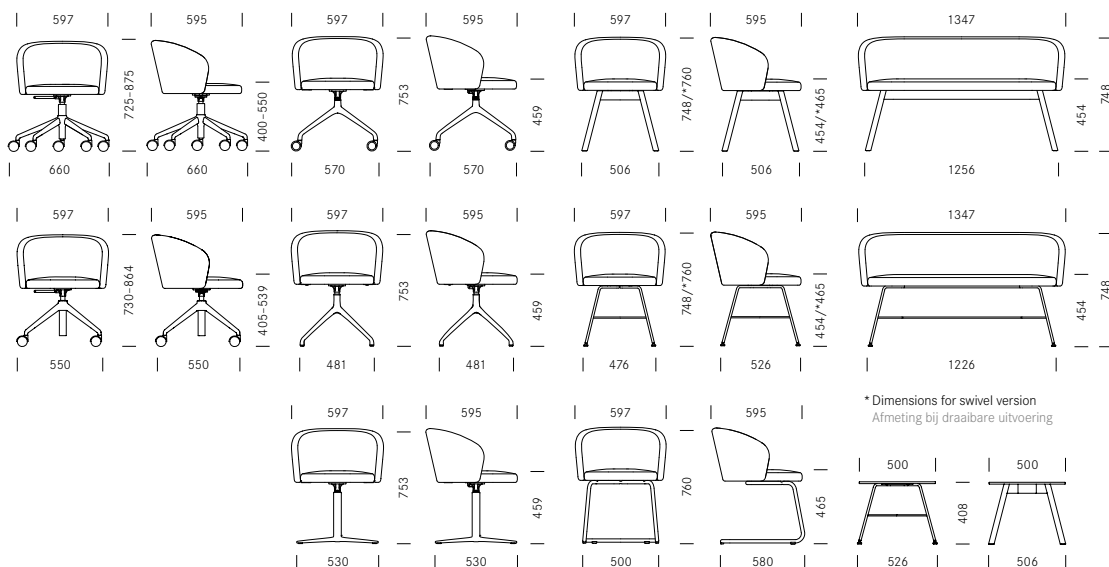

1_Dimensions Maten