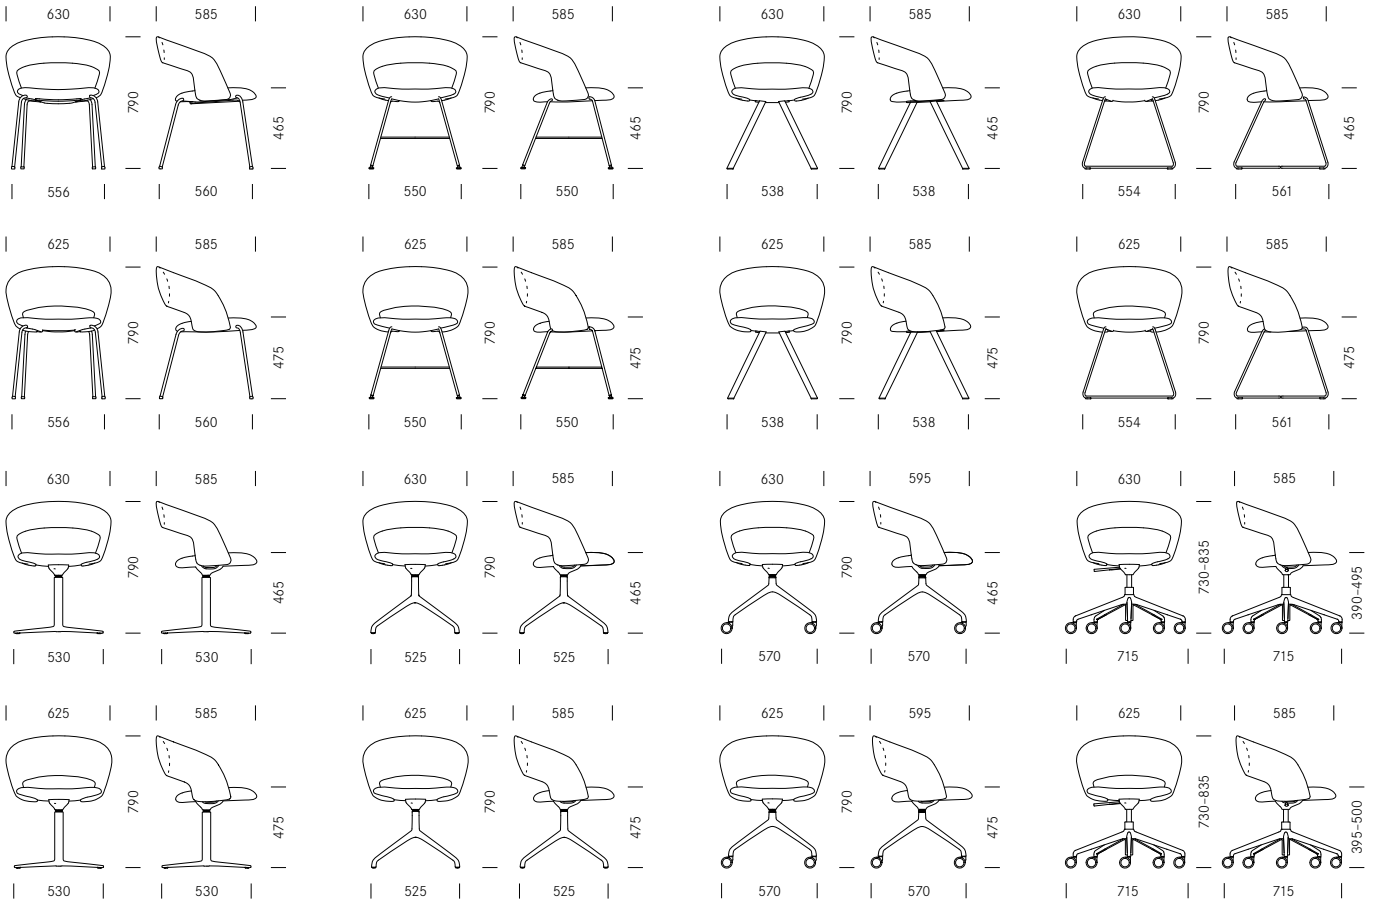

1_Dimensions Afmetingen

2_Materials Materiaal	Frame Onderstel	Metal Metaal
		Chromium-plated | Verchroomd Alu polished | Alu gepolijst White | Wit Black | Zwart
	Polster Rembourrage	Fabric Stof
		Radio | Ascot | Mood | Remix | Step Melange Fox | Grain | Steelcut Trio | Arco | Yoredale Decovin Nappa
		Leather Leer
		Donna | Scandinavian | Montana Vitoria | Verona

3_Options Opties

4-prong base, castors for hard or soft floors | 4 teens kruisvoet, wielen voor harde of zachte ondergrond	☒
4-prong base, hooded castors for hard or soft floors | 4 teens kruisvoet, wielen voorzien van velg voor harde of zachte ondergrond	☐
5-prong base, castors for hard or soft floors | 5 teens kruisvoet, wielen voor harde of zachte ondergrond	☒
5-prong base, hooded castors for hard or soft floors | 5 teens kruisvoet, wielen voorzien van velg voor harde of zachte ondergrond	☐
Plastic glides for soft floors | Kunststofglijders voor zachte ondergrond	☒
Felt glides for hard floors | Viltglijders voor harde ondergrond	☐
	<table border="0"> <tr> <td>Standard | Standaard</td> <td>☒</td> </tr> <tr> <td>Optional | Optioneel</td> <td>☐</td> </tr> </table>

Girsberger AG, Bützberg, CH
Girsberger GmbH, Endingen, D
Girsberger Benelux BV, Naarden - Vesting, NL
Girsberger GmbH, Wien, A
Girsberger France, Paris, F
Tuna Girsberger Tic. AS, Silivri, TR

3-year guarantee
3 jaar garantie

mail@girsberger.com
www.girsberger.com