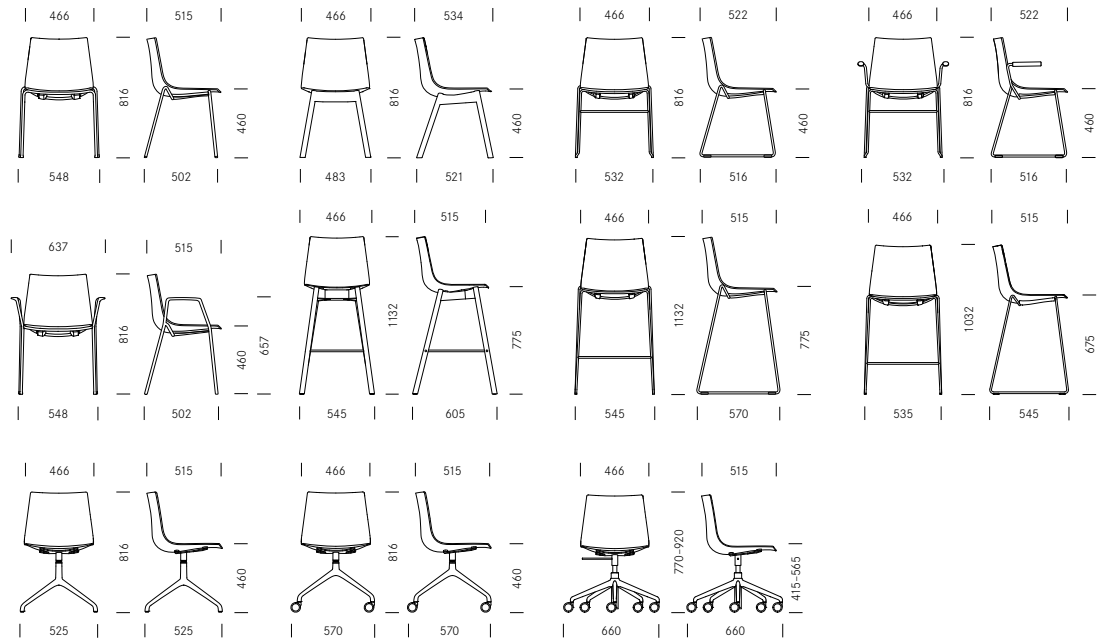

1_Dimensions Maten

2_Materials Materiaal

Frame Onderstel	Metal Metaal	Solid wood Massief hout
	Chromium-plated / Polished Verchromd / Gepolijst	Oak Eiken Black-stained oak Eiken in zwart Walnut-stained oak Eiken in kleur noten
Seat shell Zitschaal		
	Light grey post-consumer recycle* Lichtgrijs post-consumer recycle* Black Zwart White Wit Silver Zilver Steel blue Staalblauw	
Upholstered Gestoffeerd	Fabric Stof Radio | Ascot | Remix | Mood | Fox | Step Melange Grain | Steelcut Trio | Arco | Yoredale Decovin Nappa	Leather Leer Scandinavian | Donna | Montana | Vitoria | Verona Kernleder Cuir pleine fleur

3_Options Opties

Plastic glides for soft floors Kunststofglijders voor zachte ondergrond	☒
Felt glides for hard floors Viltglijders voor harde ondergrond	☐
Hard castors for soft floors Wielen voor zachte ondergrond	☒
Soft castors for hard floors Wielen voor harde ondergrond	☐
Hooded castors for soft floors Wielen voorzien van velg voor zachte ondergrond	☐
Hooded castors for hard floors Wielen voorzien van velg voor harde ondergrond	☐

*Slight color variations of the plastic are possible due to production.

*Lichte kleurafwijkingen bij de kunststof zijn mogelijk als gevolg van het productieproces.

Standard Standaard ☒
Optional Optioneel ☐

Girsberger AG, Bützberg, CH
Girsberger GmbH, Endingen, D
Girsberger Benelux BV, Naarden - Vesting, NL
Girsberger GmbH, Wien, A
Girsberger France, Paris, F
Tuna Girsberger Tic. AS, Silivri, TR

3-year guarantee
3 jaar garantie

mail@girsberger.com
www.girsberger.com

girsberger

CO₂-neutral since 2015 and committed to continued improvements