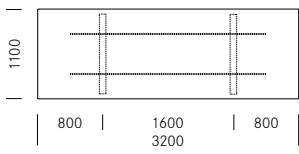

Standard Standaard
Optional Optioneel

Sitzung 3

Table sizes, rectangular shaped
Tafelgrootte, rechthoekig

Table sizes, boat-shaped
Tafelgrootte, bootvormig

Data box with cover in wood, closed | opened
Deksel mediabox hout, gesloten | geopend