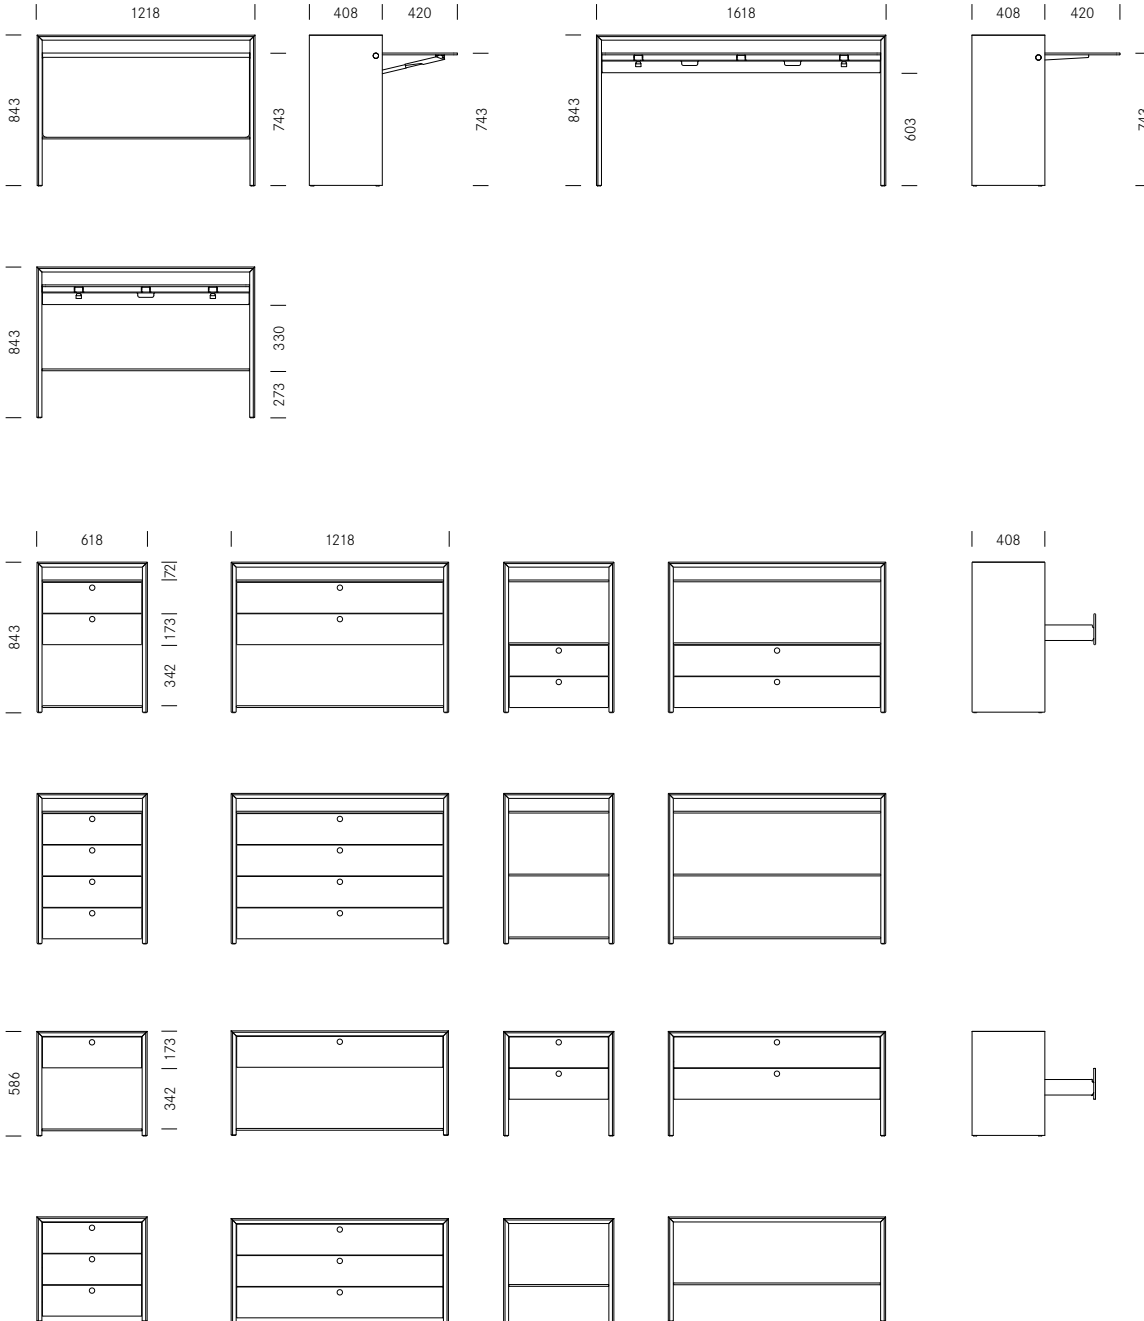

La Punt
Homeoffice
Design: Mathias Seiler

La Punt

Design:
Mathias Seiler

Working table 122 Werktafel 122

La Punt is a space-saving solution which meets all the requirements of a professional computer workstation in the home office. Essentially, La Punt is a bridge-like solid wood console desk with a fold-away work surface, making it suitable for any home. Not least thanks to its solid wood construction, it is an office desk which fits perfectly into living spaces. Power can be accessed via a fold-away cable tray. To ensure stability, the desks are secured to the wall by two screws. Desks can also be ordered with counterweights for stable free-standing use. There are also options available with fixed, non-folding work surfaces either with or without a fold-away cable tray. The range also comprises various sideboards and highboards that can be combined to create customized workspace solutions. The front of the drawers and the shelves are made from a thin solid core panel. They are also available with a FENIX coating, a matt nanotech material which makes the surface elegant and soft to the touch.

1_Dimensions Maten

Elements Element	Width Breedte	Depth Diepte	Height Hoogte
Working table Werktafel	122 162 cm	41 (83) cm	84 cm
Highboard Highboard	62 122 cm	41 cm	84 cm
Sideboard Sideboard	62 122 cm	41 cm	58 cm

Standard Standaard
Optional Optioneel

Sideboard 62

Sideboard 122

Highboard 62

Highboard 122

Girsberger AG, Bützberg, CH
 Girsberger GmbH, Wien, A
 Girsberger France, Paris, F
 Girsberger GmbH, Endingen, D
 Girsberger Benelux BV, Naarden - Vesting, NL
 Tuna Girsberger Tic. AS Silivri, TR