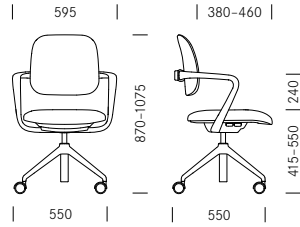

Swivel chair Bureaustoel