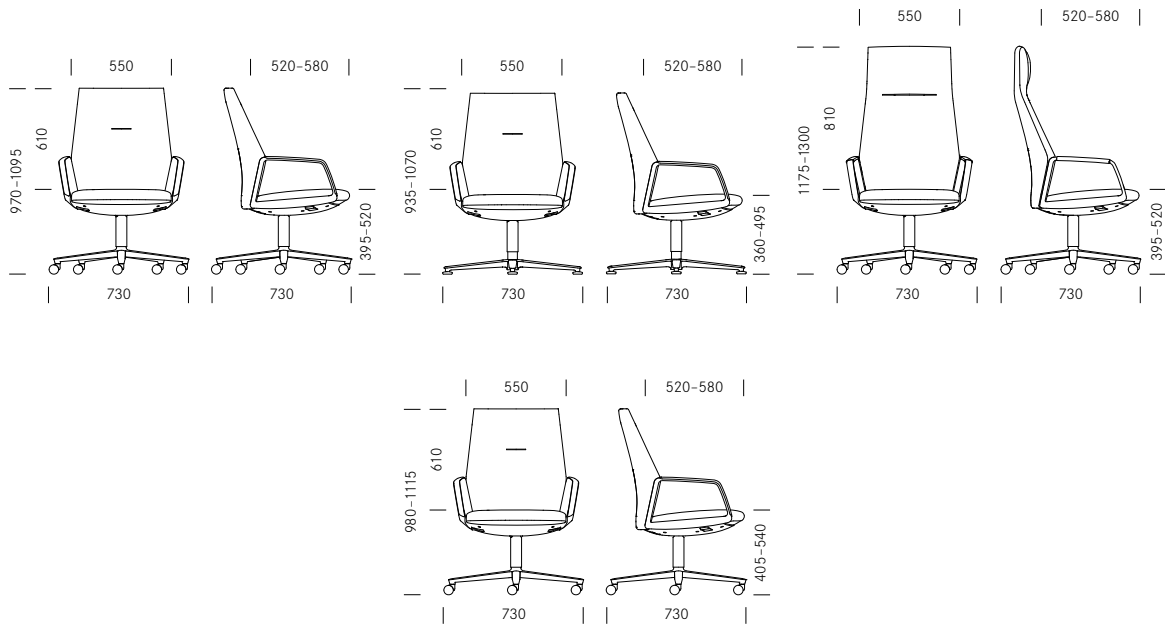

Its ease of use also makes Eyla ideal as a universal swivel chair for the office or when working from home. If intended for this purpose, it can come equipped with a 5-prong base on castors. For use in conference settings Eyla is best ordered with a 4-prong base that is either height-adjustable or has a fixed height and swivel return function with glides.

Standard | Standaard  
Optional | Optioneel

**Eyla**

<b>Dimensions Afmetingen</b>	Swivel chair Bureaustoel	Conference swivel chair Conferentiedraaistoel	High swivel chair Bureaustoel hoog
------------------------------	--------------------------	---	------------------------------------