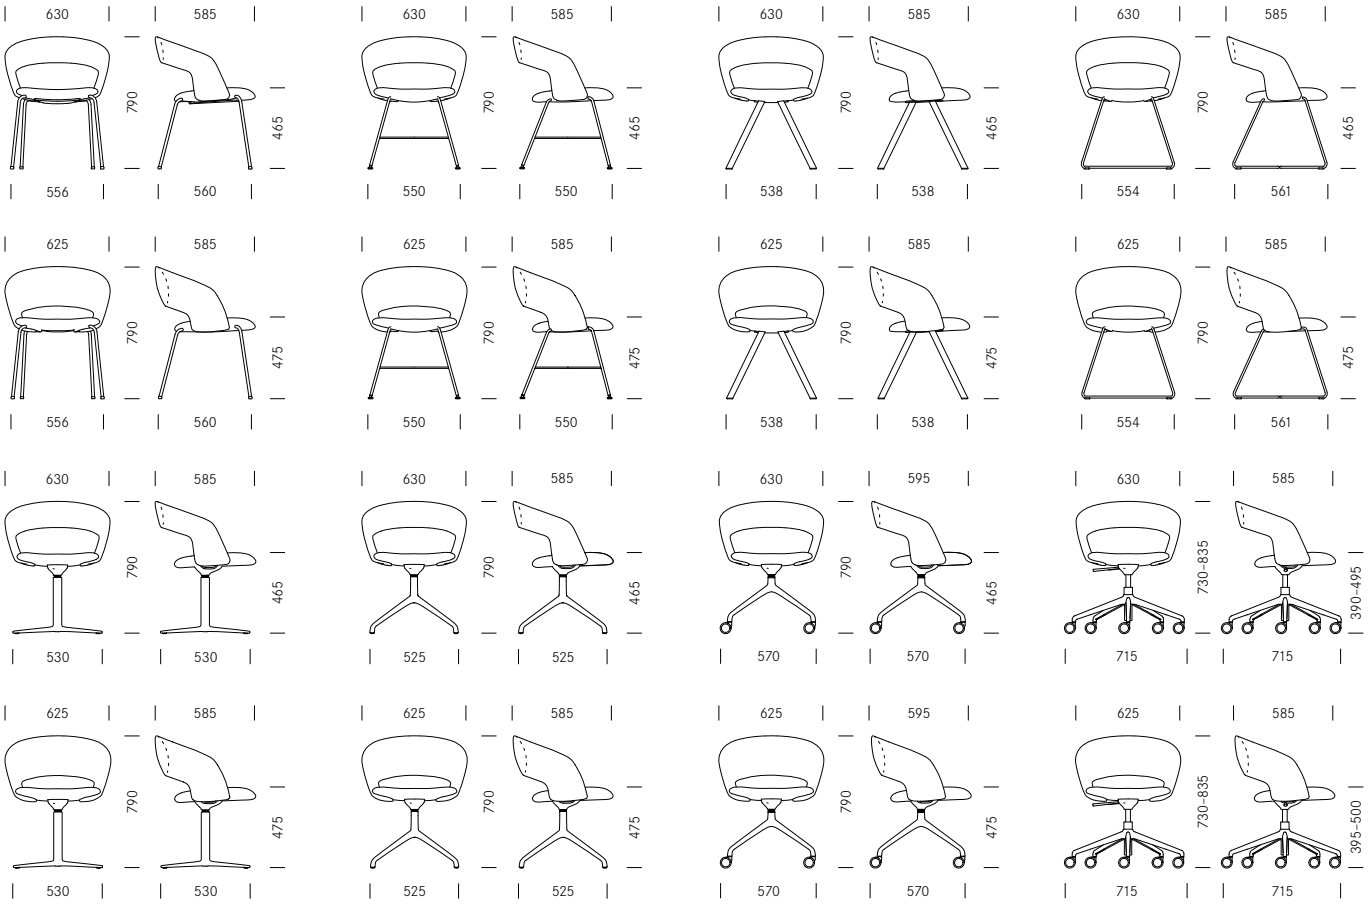

2_Materials Materiaal	Frame Onderstel	Metal Metaal
		Chromium-plated Verchroomd | Alu polished Alu gepolijst | White Wit | Black Zwart
	Polster Rembourrage	Fabric Stof
		Event | Urban | Radio | Gaja Classic | Blazer
		Fame | Mood | Remix | Fox | Step Melange | Grain
		Poseidon | Tonus | Steelcut Trio | Decovin Nappa
		Leather Leer
		Donna | Scandinavian | Montana | Vitoria | Verona

3_Options Opties

4-prong base, castors for hard or soft floors | 4 teens kruisvoet, wielen voor harde of zachte ondergrond	☒
4-prong base, hooded castors for hard or soft floors | 4 teens kruisvoet, wielen voorzien van velg voor harde of zachte ondergrond	☐
5-prong base, castors for hard or soft floors | 5 teens kruisvoet, wielen voor harde of zachte ondergrond	☒
5-prong base, hooded castors for hard or soft floors | 5 teens kruisvoet, wielen voorzien van velg voor harde of zachte ondergrond	☐
Plastic glides for soft floors | Kunststofglijders voor zachte ondergrond	☒
Felt glides for hard floors | Viltglijders voor harde ondergrond	☐
	Standard | Standaard ☒ Optional | Optioneel ☐

Girsberger AG, Bützberg, CH
Girsberger GmbH, Endingen, D
Girsberger Benelux BV, Naarden - Vesting, NL
Girsberger GmbH, Wien, A
Girsberger France, Paris, F
Tuna Girsberger Tic. AS, Silivri, TR

3-year guarantee
3 jaar garantie

mail@girsberger.com
www.girsberger.com