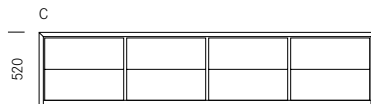

Enna

Design: Stefan Westmeyer

Enna

Sideboard

Design:
Stefan Westmeyer

Enna is all about clear lines and surfaces, with solid wood lending a material quality. The uniform front facade consists of doors, drawers or double drawers - depending on preference. Neither the doors nor the drawers have handholds; they instead feature recessed grips. The storage spaces are varnished inside. A skid frame made from raw steel sections lends the sideboard an elevated, floating appearance.

1_Dimensions Maten

Basic element A/B
Basiselement A/B

Basic element C/D Basiselement C/D

Basic element E Basiselement E

Depth of all sideboards: 460 mm
Diepte van alle sideboards 460 mm

2_Materials Materiaal