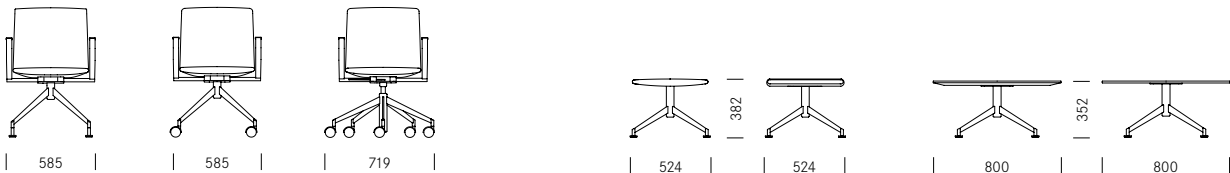

2_Materials Materiaal

Metal Metaal

Chromium-nickel steel polished	Chromium-nickel steel brushed
Chroomnikkelstaal gepolijst	Chroomnikkelstaal geborsteld

Upholstered Gestoffeerd

Fabric Stof

Leather Leer

Blazer | Mood | Climatex Natura | Remix
Tonus | Steelcut Trio | Divina
Decovin

Scandinavian
Montana

3_Options Opties

Option	Jack low | medium | high	Jack laag | medium | hoog	Jack Loungechair	Jack Loungechair
Frame chromium-nickel steel brushed	●	●	○	○
Frame chromium-nickel steel polished	○	○	○	○
Castors for soft/hard floors	●	●	○	○
Hooded castors for soft/hard floors	○	○	○	○
Plastic glides for soft/hard floors	○	○	○	○
Steel glides for soft/hard floors	○	○	○	○
Fabric or leather supplied	○	○	○	○
Non-swivel shell	○	○	○	○
Swivel shell	○	○	○	○

* Options Jack low | medium | high * Opties Jack laag | medium | hoog
** Options Jack Loungechair ** Opties Jack Loungechair

Standard Standaard
Optional Optioneel