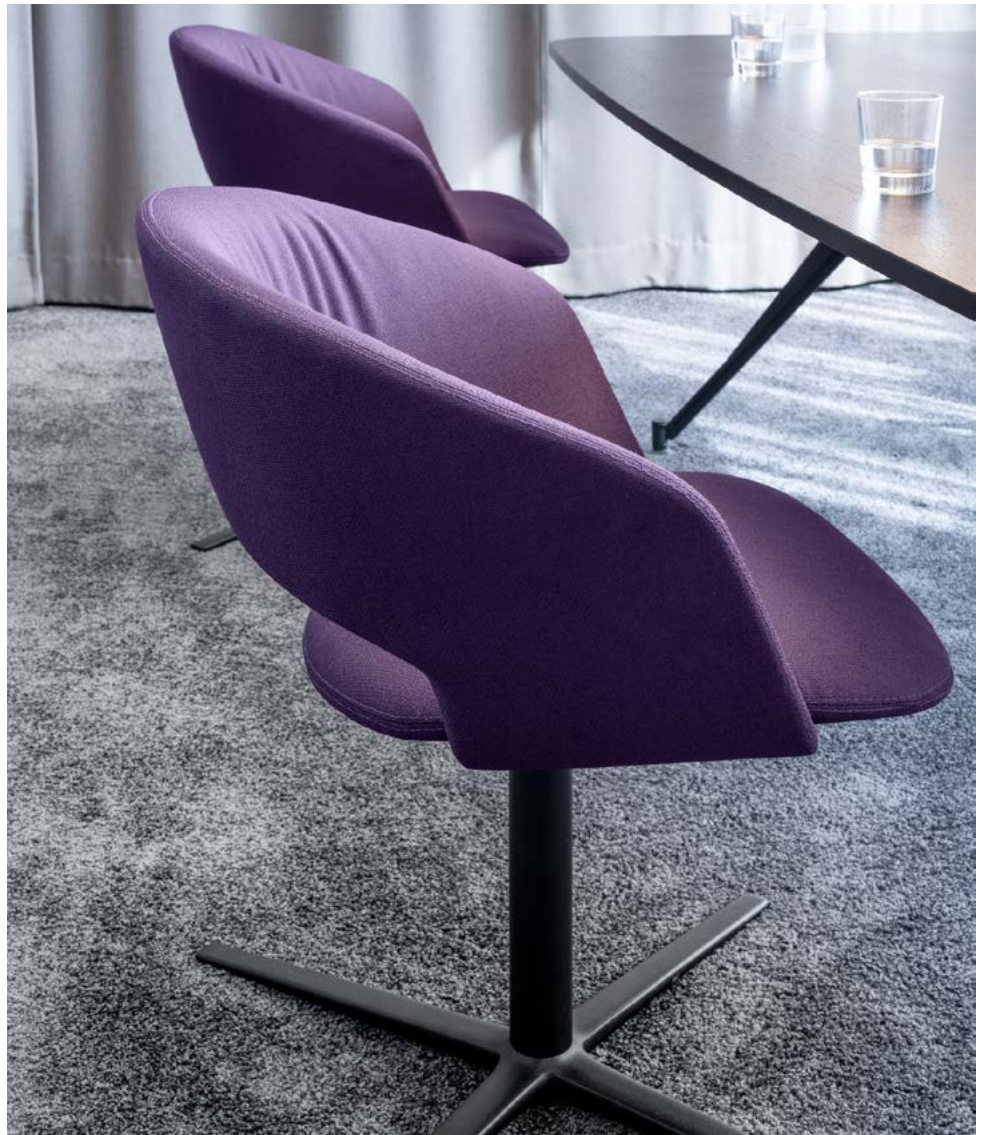

girsberger