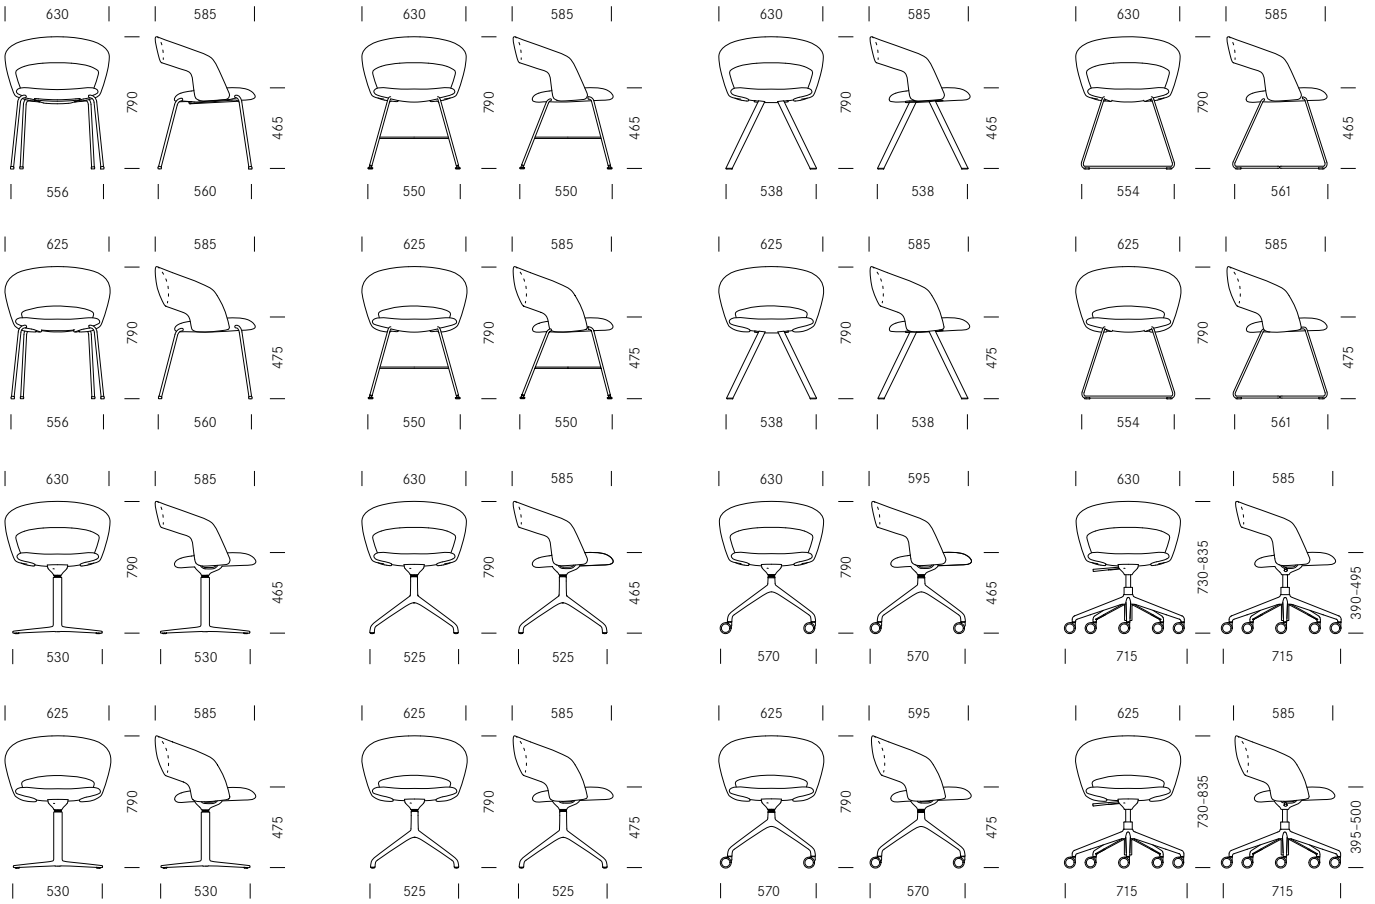

2_Materials Materiaal	Frame Onderstel	Metal Metaal
		Chromium-plated Verchroomd | Alu polished Alu gepolijst | White Wit | Black Zwart
	Polster Rembourrage	Fabric Stof
		Event | Urban | Radio | Gaja Classic | Blazer
		Fame | Mood | Step Melange | Grain | Poseidon
		Steelcut Trio | Decovin Nappa
		Leather Leer
		Donna | Scandinavian | Montana
		Vitoria | Verona

3_Options Opties

4-prong base, castors for hard or soft floors | 4 teens kruisvoet, wielen voor harde of zachte ondergrond	☒
4-prong base, hooded castors for hard or soft floors | 4 teens kruisvoet, wielen voorzien van velg voor harde of zachte ondergrond	☐
5-prong base, castors for hard or soft floors | 5 teens kruisvoet, wielen voor harde of zachte ondergrond	☒
5-prong base, hooded castors for hard or soft floors | 5 teens kruisvoet, wielen voorzien van velg voor harde of zachte ondergrond	☐
Plastic glides for soft floors | Kunststofglijders voor zachte ondergrond	☒
Felt glides for hard floors | Viltglijders voor harde ondergrond	☐

Standard | Standaard	☒
Optional | Optioneel	☐

Girsberger AG, Bützberg, CH
Girsberger GmbH, Endingen, D
Girsberger Benelux BV, Naarden - Vesting, NL
Girsberger GmbH, Wien, A
Girsberger France, Paris, F
Tuna Girsberger Tic. AS, Silivri, TR

3-year guarantee
3 jaar garantie

mail@girsberger.com
www.girsberger.com