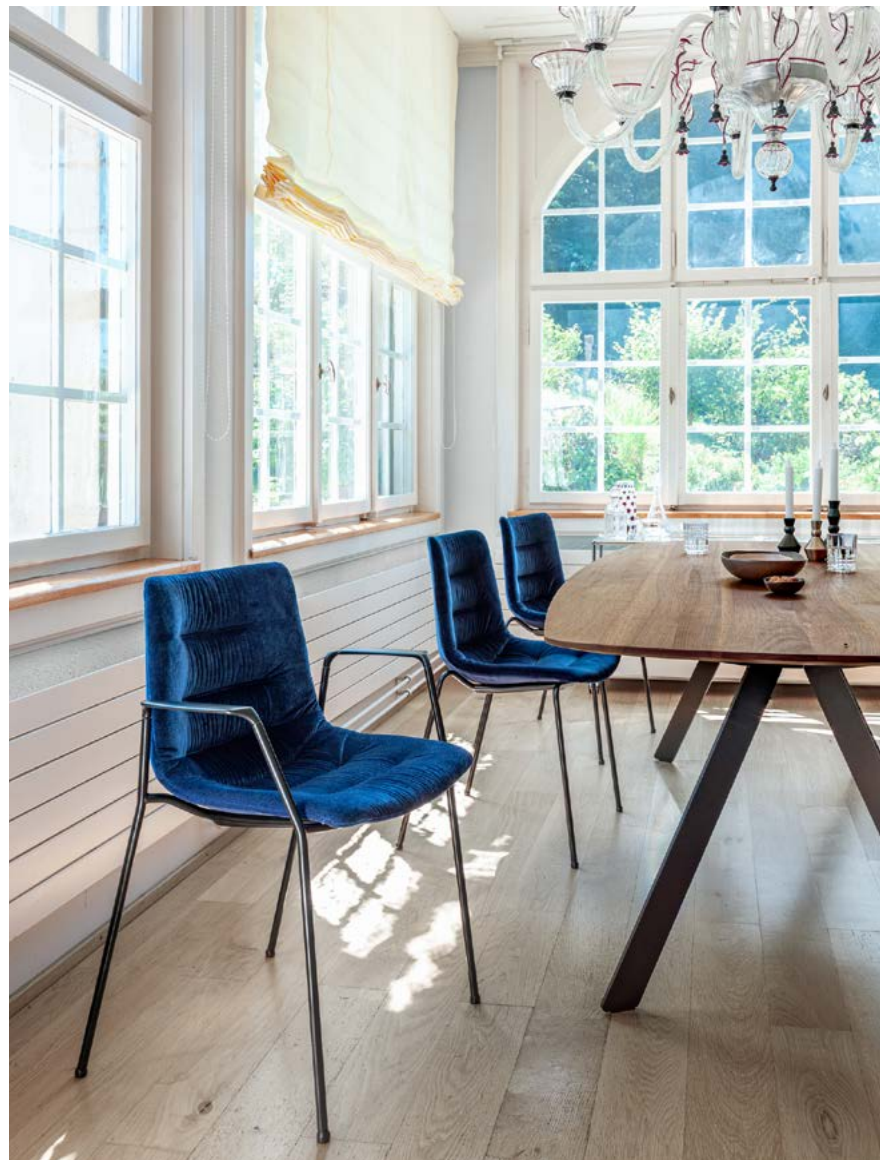

girsberger