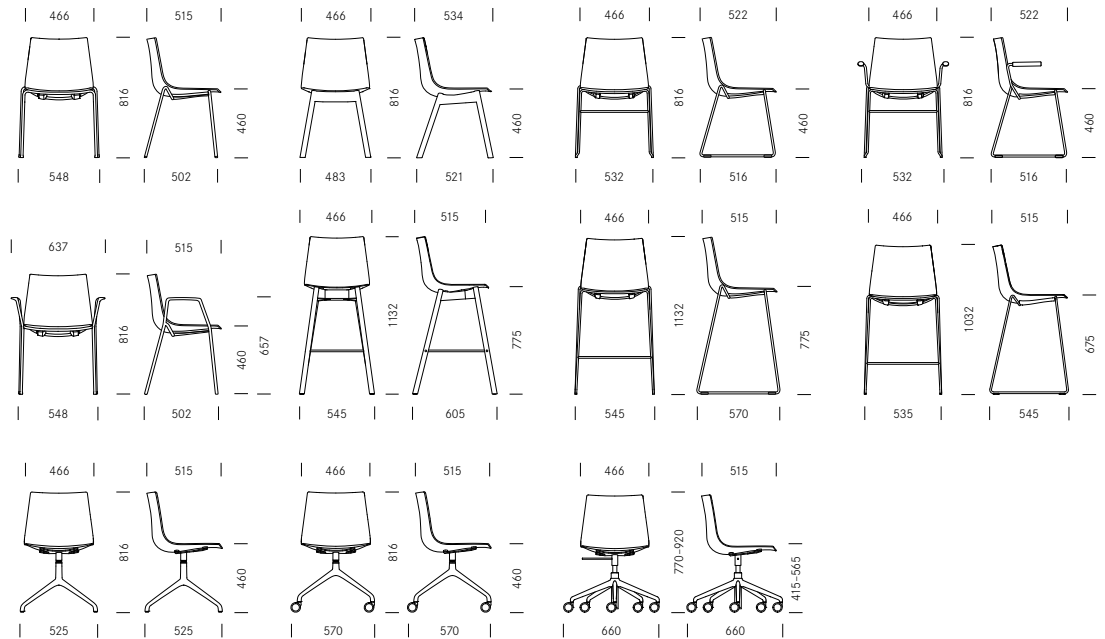

1_Dimensions Maten

2_Materials Materiaal

Frame Onderstel	Metal Metaal	Solid wood Massief hout
	Chromium-plated / Polished Verchromd / Gepolijst	Oak Eiken
	Black Zwart	Black-stained oak Eiken in zwart
	White Wit	
Seat shell Zitschaal	Plastic Kunststof	
	Light grey post-consumer recycle* Lichtgrijs post-consumer recycle* Zwart	Black Zwart
		White Wit
		Silver Zilver
		Steel blue Staalblauw
Upholstered Gestoffeerd	Fabric Stof	Leather Leer
	Ascot | Nordic | Madeira | Remix | Step Melange	Scandinavian | Donna | Montana | Vitoria | Verona
	Grain | Steelcut Trio | Arco | Yoredale	Kernleder | Cuir pleine fleur
	Decovin Nappa	

3_Options Opties

Plastic glides for soft floors	Kunststofglijders voor zachte ondergrond	☒
Felt glides for hard floors	Viltglijders voor harde ondergrond	☐
Hard castors for soft floors	Wielen voor zachte ondergrond	☒
Soft castors for hard floors	Wielen voor harde ondergrond	☐
Hooded castors for soft floors	Wielen voorzien van velg voor zachte ondergrond	☐
Hooded castors for hard floors	Wielen voorzien van velg voor harde ondergrond	☐

*Slight color variations of the plastic are possible due to production.

*Lichte kleurafwijkingen bij de kunststof zijn mogelijk als gevolg van het productieproces.

Standard Standaard ☒
Optional Optioneel ☐

Girsberger AG, Bützberg, CH
Girsberger GmbH, Endingen, D
Girsberger Benelux BV, Naarden - Vesting, NL
Girsberger GmbH, Wien, A
Girsberger France, Paris, F
Tuna Girsberger Tic. AS, Silivri, TR

3-year guarantee
3 jaar garantie

mail@girsberger.com
www.girsberger.com

girsberger

CO₂-neutral since 2015 and committed to continued improvements