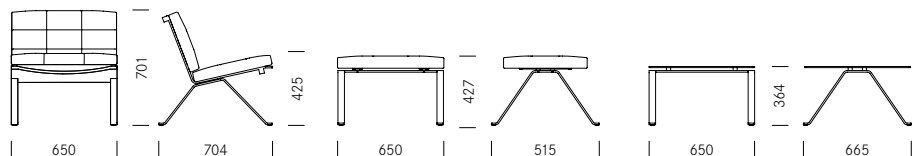

## Modell 1600

Design:  
Girsberger Werksdesign 1961

**Armchair Zetel**

**Stool Hocker**

**Side table Bijzettafel**

Some furniture designs work so well that they continue to inspire decades later. First produced in 1963, Model 1600 is still regarded as a particularly pure example of classical modernism. The frame is made of solid chromium-plated flat steel. Stretchable fabric straps and soft upholstered cushions provide comfort. A stool as well as a glass or laminate-topped side table are also available to complement the chair.

## 1\_Dimensions Maten

**Armchair Zetel**

**Stool Hocker**

**Side table Bijzettafel**