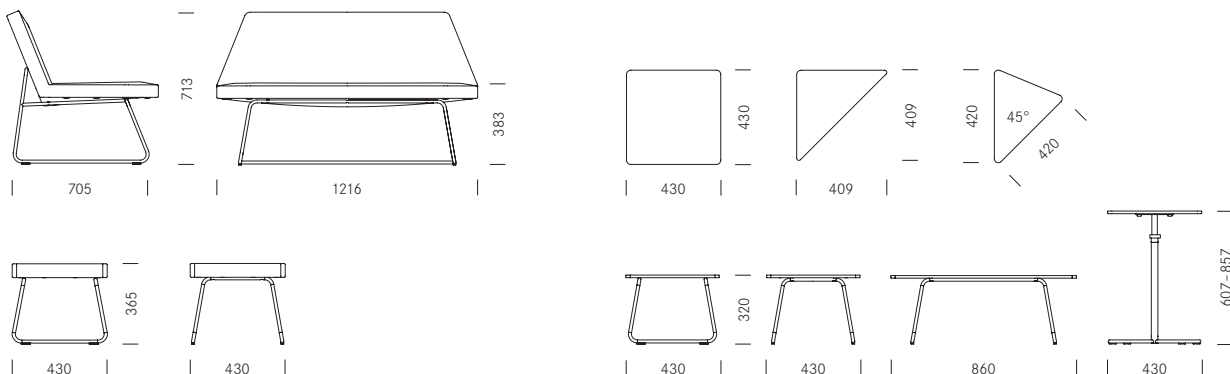

Otto

Design: Carlos Tiscar

Otto

Armchair Zit element

Stool Hocker

Design:
Carlos Tiscar

Otto was specially designed for communication zones in the office environment. As a rule, these areas contain furniture designed to invite people to sit down together for informal discussions, such as lounge chairs, sofas and suites. The diverse combination options are what makes Otto so special. With the help of connection sets and tables, side tables and working tables, Otto's form lends itself to a variety of seating configurations. The versatility that Otto offers is immediately apparent: the striking 45° angled corners indicate the combination possibilities and give the chair its distinctive appearance. As a single-seater, Otto boasts a generous enough width to accommodate typical office work materials. If necessary, Otto can also seat two people.

1_Dimensions Maten

Armchair | Stool Zetel | Hocker

Connecting tables | Side tables | Working table Verbindingstafels | Bijzettafels | Werktafel

2_Materials Materiaal

Structure Onderstel

Steel Staal

Solid core tabletop Volkern blad

Montana
Scandinavian

3_Options Opties

Higher skid-frame, seat height 450 mm	Doorlopend frame verhoogd, zithoogte 450 mm	<input type="radio"/>
Connection set, black	Koppelingsset, zwart	<input type="radio"/>
Tables with solid core tabletop	Tafels met volkern blad	<input checked="" type="radio"/>
Tables with solid wood tabletop	Tafels met massief hout blad	<input type="radio"/>
Universal plastic glides	Universele kunststofglijders	<input checked="" type="radio"/>
Felt glides	Viltglijders	<input type="radio"/>