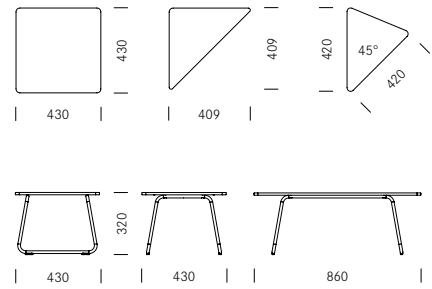

Girsberger AG, Bützberg, CH
Girsberger GmbH, Endingen, D
Girsberger Benelux BV, Naarden - Vesting, NL
Girsberger GmbH, Wien, A
Girsberger France, Paris, F
Tuna Girsberger Tic. AS, Silivri, TR

3-year guarantee
3 jaar garantie

mail@girsberger.com
www.girsberger.com