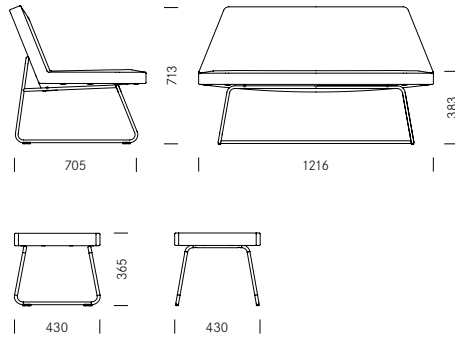

Girsberger AG, Bützberg, CH
Girsberger GmbH, Endingen, D
Girsberger Benelux BV, Naarden - Vesting, NL
Girsberger GmbH, Wien, A
Girsberger France, Paris, F
Tuna Girsberger Tic. AS, Silivri, TR

3-year guarantee
3 jaar garantie

mail@girsberger.com
www.girsberger.com