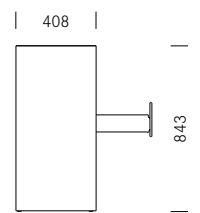

Working table Werktafel

Highboard

Sideboard