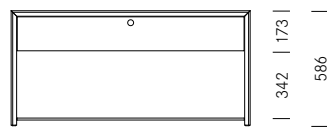

1_Dimensions Maten	Elements Element	Width Breedte	Depth Diepte	Height Hoogte
	Working table Werktafel	122 cm	41 (83) cm	84 cm
	Highboard Highboard	122 cm	41 cm	84 cm
	Sideboard Sideboard	122 cm	41 cm	58 cm

Standard Standaard   
Optional Optioneel

Working table Werktafel

Highboard

Sideboard

Sideboard 122

Highboard 122

---

---