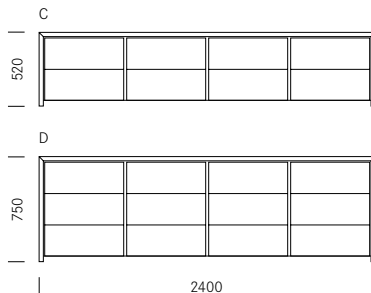

## Sideboard

Design:  
Stefan Westmeyer

Enna is all about clear lines and surfaces, with solid wood lending a material quality. The uniform front facade consists of doors, drawers or double drawers - depending on preference. Neither the doors nor the drawers have handholds; they instead feature recessed grips. The storage spaces are varnished inside. A skid frame made from raw steel sections lends the sideboard an elevated, floating appearance.

### 1\_Dimensions Maten

Basic element A/B  
Basiselement A/B

Basic element C/D Basiselement C/D

Basic element E Basiselement E

Depth of all sideboards: 460 mm  
Diepte van alle sideboards 460 mm