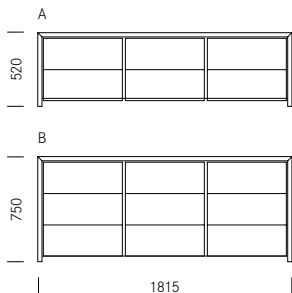

## Sideboard

Design:  
Stefan Westmeyer

Enna is all about clear lines and surfaces, with solid wood lending a material quality. The uniform front facade consists of doors, drawers or double drawers - depending on preference. Neither the doors nor the drawers have handholds; they instead feature recessed grips. The storage spaces are varnished inside. A skid frame made from raw steel sections lends the sideboard an elevated, floating appearance.

### 1\_Dimensions Maten

Basic element A/B  
Basiselement A/B

Basic element C/D Basiselement C/D

Basic element E Basiselement E

Depth of all sideboards: 460 mm  
Diepte van alle sideboards 460 mm