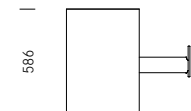

Side- en highboards voor de vergaderruimte, de werkplek of het thuishkantoor.

De naam La Punt betekent „brug“ in het Reto-Romaans en is een verwijzing naar het idee achter het ontwerp. Een massief houten console dient als dragende brug voor lades en legplanken. De randen zijn verjongt, waardoor de houten console een ranke belijning heeft. Door de in hoogte verstelbare glijders kan La Punt altijd waterpas op de vloer staan.

De ladefronten en legborden bestaan uit een dunne volkernplaat. Optioneel zijn deze voorzien van een fenix-coating, een matt nanotechmateriaal, welke het oppervlak een hoogwaardige en fluweelzachte touch geeft. Highboards zijn uitgevoerd met een opbergvak. Hierin kunnen documenten en kantoorbenodigdheden worden opgeborgen. Indien gewenst kunnen er ook nog aparte organisatieboxen worden bij besteld.

1_Dimensions Maten	Elements Element	Width Breedte	Depth Diepte	Height Hoogte
	Highboard Highboard	122 cm	41 cm	84 cm
	Sideboard Sideboard	122 cm	41 cm	58 cm