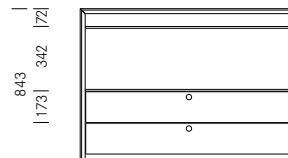

La Punt
Sideboard
Design: Mathias Seiler

La Punt

Sideboards | Highboards

Design:
Mathias Seiler

Sideboards and highboards for conference rooms, workspaces, living areas and home offices.

The name La Punt means “the bridge” in Romansh, and indicates the idea behind this furniture design. A solid wood console acts as a bridge supporting drawers and shelves.

1_Dimensions Maten	Elements Element	Width Breedte	Depth Diepte	Height Hoogte
	Highboard Highboard	122 cm	41 cm	84 cm
	Sideboard Sideboard	122 cm	41 cm	58 cm

2_Materials Materiaal

Solid wood Massief hout