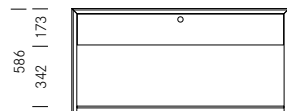

Side- en highboards voor de vergaderruimte, de werkplek of het thuishkantoor.

De naam La Punt betekent „brug“ in het Reto-Romaans en is een verwijzing naar het idee achter het ontwerp. Een massief houten console dient als dragende brug voor lades en legplanken. De randen zijn verjongt, waardoor de houten console een ranke belijning heeft. Door de in hoogte verstelbare glijders kan La Punt altijd waterpas op de vloer staan.

De ladefronten en legborden bestaan uit een dunne volkernplaat. Optioneel zijn deze voorzien van een fenix-coating, een matt nanotechmateriaal, welke het oppervlak een hoogwaardige en fluweelzachte touch geeft. Highboards zijn uitgevoerd met een opbergvak. Hierin kunnen documenten en kantoorbenodigdheden worden opgeborgen. Indien gewenst kunnen er ook nog aparte organisatieboxen worden bij besteld.

1_Dimensions Maten	Elements Element	Width Breedte	Depth Diepte	Height Hoogte
	Highboard Highboard	122 cm	41 cm	84 cm
	Sideboard Sideboard	122 cm	41 cm	58 cm