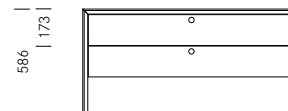

La Punt
Sideboard
Design: Mathias Seiler

La Punt

Sideboards | Highboards

Design:
Mathias Seiler

Sideboards and highboards for conference rooms, workspaces, living areas and home offices.

The name La Punt means “the bridge” in Romansh, and indicates the idea behind this furniture design. A solid wood console acts as a bridge supporting drawers and shelves.

1_Dimensions Maten	Elements Element	Width Breedte	Depth Diepte	Height Hoogte
	Highboard Highboard	122 cm	41 cm	84 cm
	Sideboard Sideboard	122 cm	41 cm	58 cm

2_Materials Materiaal

Solid wood Massief hout