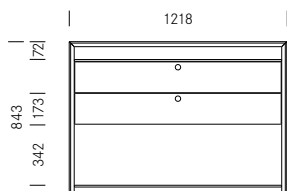

La Punt
Sideboard
Design: Mathias Seiler

La Punt

Sideboards | Highboards

Design:
Mathias Seiler

Sideboards and highboards for conference rooms, workspaces, living areas and home offices.

The name La Punt means “the bridge” in Romansh, and indicates the idea behind this furniture design. A solid wood console acts as a bridge supporting drawers and shelves.

1_Dimensions Maten	Elements Element	Width Breedte	Depth Diepte	Height Hoogte
	Highboard Highboard	122 cm	41 cm	84 cm
	Sideboard Sideboard	122 cm	41 cm	58 cm

2_Materials Materiaal

Solid wood Massief hout